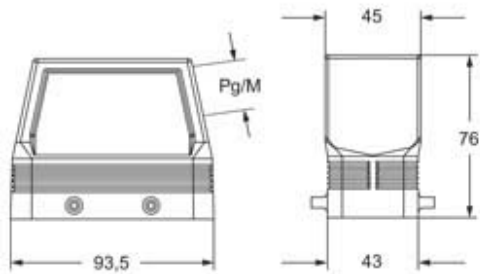

Part number

CFO 16.21

Catalogue drawings

Notes