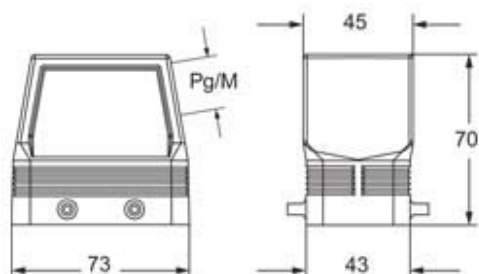

Part number

CFO 10.21

Catalogue drawings

Notes