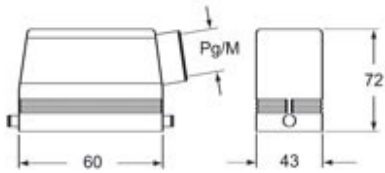

Catalogue drawings

CAOW L MAOW L