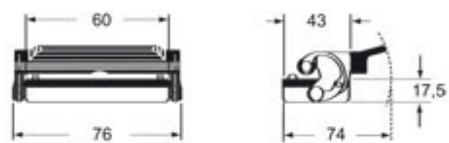

Technical data

IP degree of protection IP65 / IP66 / IP69

Further technical details

Weight	227,00 g
Operating temperature range (min, max)	-40°C...+125°C

Material properties

Other materials	Lever: Stainless steel, polyamide (PA)
Colour	RAL 9005 black
RoHs conformity	Compliant with exemption 6(c): copper alloy containing up to 4% lead by weight
China RoHs - EFUP	50
REACH SVHC substances	Yes Lead
SCIP number	15deaf78-e939-4401-a0b0-e2228ca32a03

Part number

CAVW 06 LG

Catalogue drawings

CAOW L MAOW L

CAVW L MAVW L

CHCW LG

CAVW LG MAVW LG

Notes