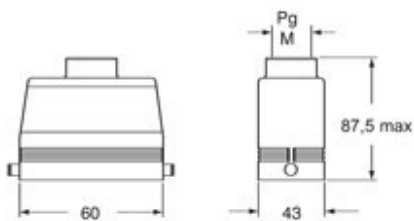

Technical data

IP degree of protection IP65 / IP66 / IP69

Further technical details

Weight	227,00 g
Operating temperature range (min, max)	-40°C...+125°C

Material properties

Other materials	Lever: Stainless steel, polyamide (PA)
Colour	RAL 9005 black
RoHs conformity	Compliant with exemption 6(c): copper alloy containing up to 4% lead by weight
China RoHs - EFUP	50
REACH SVHC substances	Yes Lead
SCIP number	15deaf78-e939-4401-a0b0-e2228ca32a03

Part number

CAVW 06 LG

Catalogue drawings

CAOW L MAOW L

CAVW L MAVW L

CHCW LG

CAVW LG MAVW LG

Notes