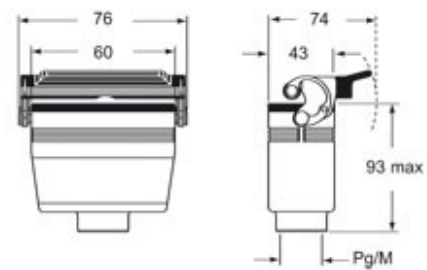

Part number

CAVW 06 LG

Hood, W-TYPE series, with 1 lever, Pg21 top cable entry, size "44.27", high construction

Product description

Product type	Hood
Series	W-TYPE
Closing type	With 1 lever
Size	Size 44.27
Cable entry	Top cable entry with adapter Pg21
Specification	High construction

Technical data

IP degree of protection IP65 / IP66 / IP69

Further technical details

Weight	227,00 g
Operating temperature range (min, max)	-40°C...+125°C

Material properties

Other materials	Lever: Stainless steel, polyamide (PA)
Colour	RAL 9005 black
RoHs conformity	Compliant with exemption 6(c): copper alloy containing up to 4% lead by weight
China RoHs - EFUP	50
REACH SVHC substances	Yes Lead
SCIP number	15deaf78-e939-4401-a0b0-e2228ca32a03

Part number

CAVW 06 LG

Catalogue drawings

CAOW L MAOW L

CAVW L MAVW L

CHCW LG

CAVW LG MAVW LG

Notes