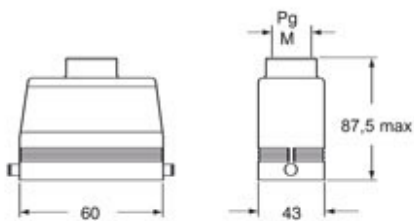

CAVW L MAVW L