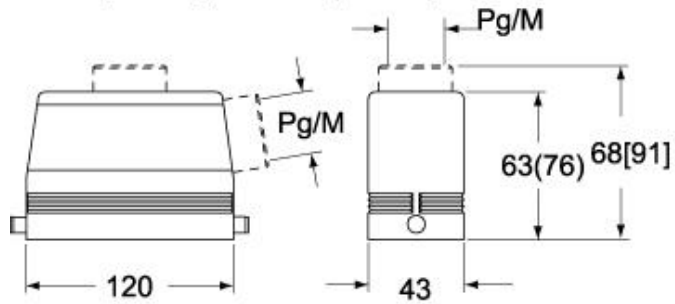

Part number

CAVT 24.6 L

Catalogue drawings

CHO L (CAO L) - MHO L [MAO L]
CHV L [CAV L] - MHV L (MAV L)