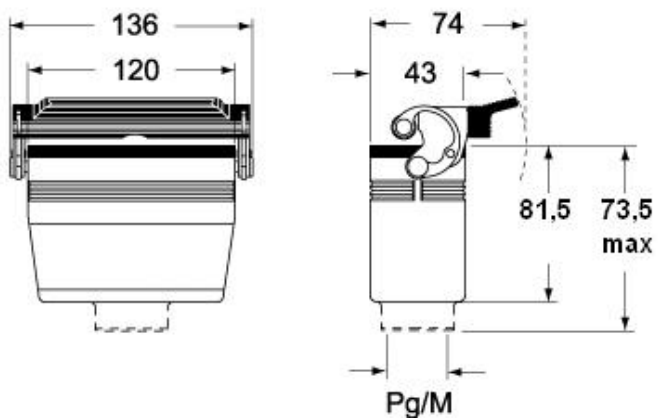

Part number

CAVT 24.6 L

Hood, C-TYPE series, with 2 pegs, 1" NPT top cable entry, size "104.27", high construction

Product description		Material properties	
Product type	Hood	Colour	RAL 7040 grey
Series	C-TYPE	RoHs conformity	Compliant
Closing type	With 2 pegs	China RoHs - EFUP	E
Size	Size 104.27	REACH SVHC substances	No
Cable entry	Top cable entry 1" NPT	Approvals / Standards	
Specification	High construction	Certifications	DNV, BV
Technical data		UL	ECBT2
IP degree of protection	IP65 / IP66 / IP69	cUL	ECBT8
Further technical details		General ordering information	
Weight	238,00 g	EAN13 code	8015747010818
Operating temperature range (min, max)	-40°C...+125°C	Packaging Information	
		Packaging length	230,00 mm
		Packaging height	160,00 mm
		Packaging width	270,00 mm
		Packaging weight	2,60 kg
		Packaging volume	9,94 dm ³
		Packaging description	Carton box
		Packaging quantity	10 Pcs
		Packaging EAN code	8015747238830
		Sub-packaging weight	1,30 kg
		Sub-packaging description	Plastic packaging
		Sub-packaging quantity	5 Pcs
		Sub-packaging EAN barcode	8015747010825

Part number

CAVT 24.6 L

Catalogue drawings

CHO L (CAO L) - MHO L [MAO L]
CHV L [CAV L] - MHV L (MAV L)

CHV LG (CAV LG), MHV LG (MAV LG) [MFV LG]

Notes