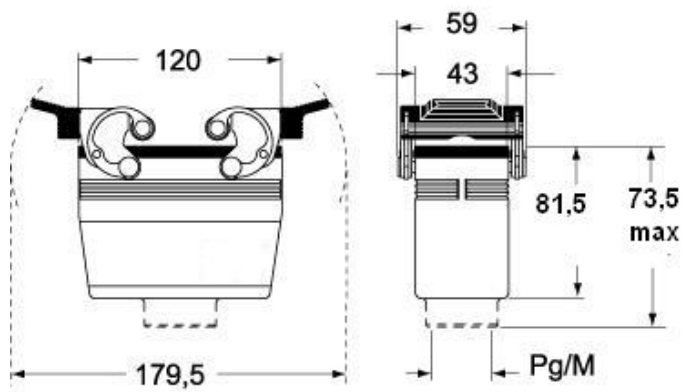

Technical data

IP degree of protection IP65 / IP66 / IP69

Further technical details

Weight	242,00 g
Operating temperature range (min, max)	-40°C...+125°C

Material properties

Colour	RAL 7040 grey
RoHs conformity	Compliant
China RoHs - EFUP	E
REACH SVHC substances	No

Approvals / Standards

Certifications	DNV, BV
UL	ECBT2
cUL	ECBT8

General ordering information

EAN13 code 8015747010757

Packaging Information

Packaging length	230,00 mm
Packaging height	160,00 mm
Packaging width	270,00 mm
Packaging weight	2,43 kg
Packaging volume	9,94 dm ³
Packaging description	Carton box
Packaging quantity	10 Pcs
Packaging EAN code	8015747010764
Sub-packaging weight	1,22 kg
Sub-packaging description	Carton box
Sub-packaging quantity	5 Pcs
Sub-packaging EAN barcode	8015747010771

Part number

CAVT 24.6

Catalogue drawings

**CHO [CAO] CHV (CAV) - MHO [MAO]
MHV (MAV)**

CHV G (CAV G) - MHV G (MAV G) - [MFV G]

Notes