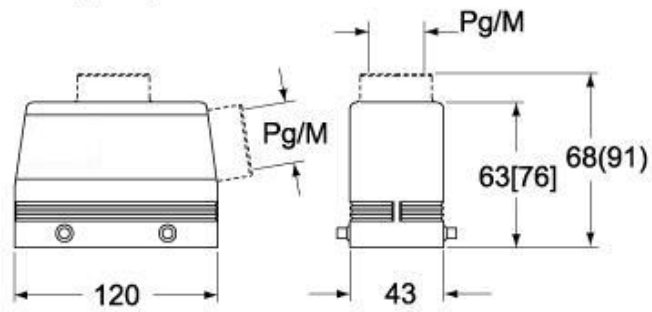

Part number

CAVT 24.6

Catalogue drawings

**CHO [CAO] CHV (CAV) - MHO [MAO]
MHV (MAV)**