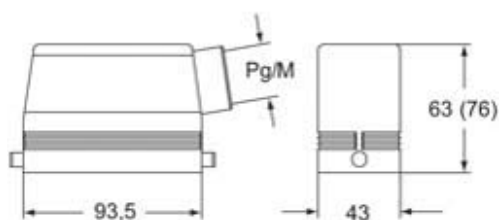

Part number

CAVT 16.6 L

Catalogue drawings

Notes