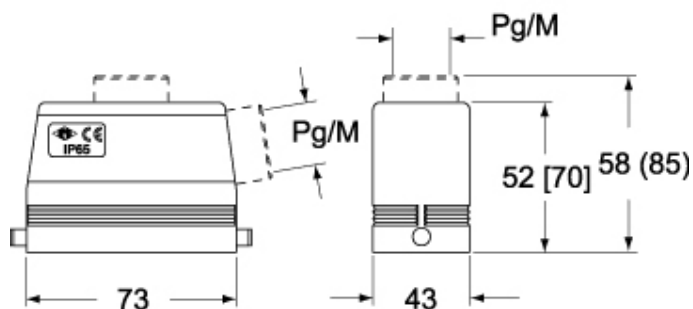

Part number

CAVT 10.5 L

Catalogue drawings

CHO L (CAO) MHO L [MAO L]
CHV L [CAV L] MHV L (MAV L)