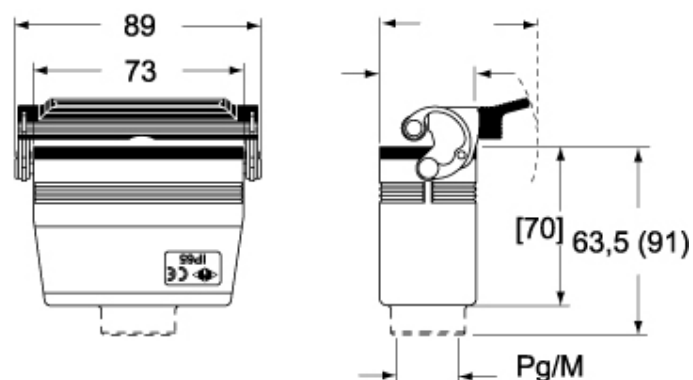

Technical data

IP degree of protection IP65 / IP66 / IP69

Further technical details

Weight	172,00 g
Operating temperature range (min, max)	-40°C...+125°C

Material properties

Colour	RAL 7040 grey
RoHs conformity	Compliant
China RoHs - EFUP	E
REACH SVHC substances	No

Approvals / Standards

Certifications	DNV, BV
UL	ECBT2
cUL	ECBT8

General ordering information

EAN13 code 8015747010580

Packaging Information

Packaging length	220,00 mm
Packaging height	130,00 mm
Packaging width	240,00 mm
Packaging weight	1,91 kg
Packaging volume	6,86 dm ³
Packaging description	Carton box
Packaging quantity	10 Pcs
Packaging EAN code	8015747238809
Sub-packaging weight	0,96 kg
Sub-packaging description	Plastic packaging
Sub-packaging quantity	5 Pcs
Sub-packaging EAN barcode	8015747010597

Part number

CAVT 10.5 L

Catalogue drawings

CHO L (CAO) MHO L [MAO L]
CHV L [CAV L] MHV L (MAV L)

CHV L (CAV LG), MHV LG (MAV LG) [MFV LG]

Notes