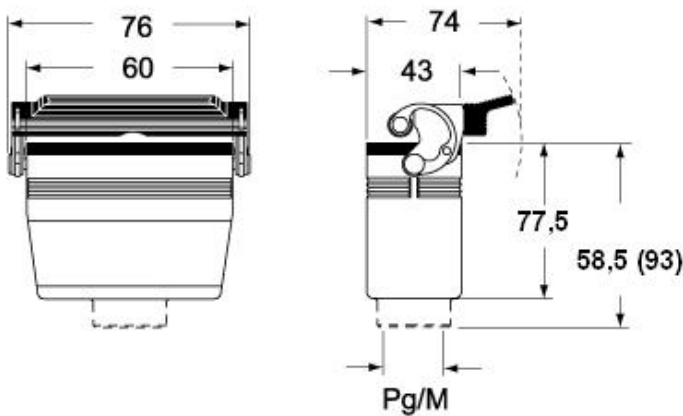

Technical data

IP degree of protection IP65 / IP66 / IP69

Further technical details

Weight	248,00 g
Operating temperature range (min, max)	-40°C...+125°C

Material properties

Other materials	Lever: Stainless steel, polyamide (PA) Gasket: NBR
Colour	RAL 7040 grey
RoHs conformity	Compliant with exemption 6(c): copper alloy containing up to 4% lead by weight
China RoHs - EFUP	50
REACH SVHC substances	Yes Lead
SCIP number	15deaf78-e939-4401-a0b0-e2228ca32a03

Approvals / Standards

Certifications	DNV, BV
UL	ECBT2
cUL	ECBT8

General ordering information

EAN13 code 8015747010542

Packaging Information

Packaging length	255,00 mm
Packaging height	150,00 mm
Packaging width	180,00 mm
Packaging weight	2,71 kg
Packaging volume	6,89 dm ³
Packaging description	Carton box
Packaging quantity	10 Pcs
Packaging EAN code	8015747238786
Sub-packaging weight	1,36 kg
Sub-packaging description	Plastic packaging
Sub-packaging quantity	5 Pcs
Sub-packaging EAN barcode	8015747010559

Part number

CAVT 06.5 LG

Catalogue drawings

CHO LX CHV LX - MHO LX MHV LX

CHV LG (CAV LG), MHV LG (MAV LG) [MFV LG]

CHO L (CAO L) - MHO (MAO/MFO/MFV L) MHV L [MAV L]

Notes