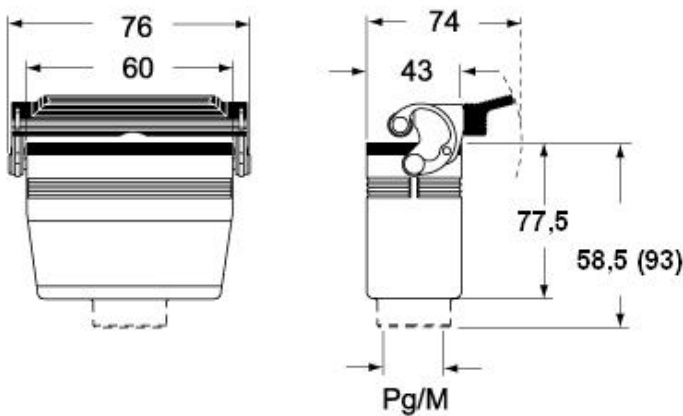

Technical data

IP degree of protection IP65 / IP66 / IP69

Further technical details

Weight	195,00 g
Operating temperature range (min, max)	-40°C...+125°C

Material properties

Colour	RAL 7040 grey
RoHs conformity	Compliant with exemption 6(c): copper alloy containing up to 4% lead by weight
China RoHs - EFUP	50
REACH SVHC substances	Yes Lead
SCIP number	15deaf78-e939-4401-a0b0-e2228ca32a03

Approvals / Standards

Certifications	DNV, BV
UL	ECBT2
cUL	ECBT8

General ordering information

EAN13 code 8015747010528

Packaging Information

Packaging length	270,00 mm
Packaging height	130,00 mm
Packaging width	180,00 mm
Packaging weight	2,05 kg
Packaging volume	6,32 dm ³
Packaging description	Carton box
Packaging quantity	10 Pcs
Packaging EAN code	8015747238755
Sub-packaging weight	1,03 kg
Sub-packaging description	Plastic packaging
Sub-packaging quantity	5 Pcs
Sub-packaging EAN barcode	8015747010535

Part number

CAVT 06.5 L

Catalogue drawings

CHO LX CHV LX - MHO LX MHV LX

CHV LG (CAV LG), MHV LG (MAV LG) [MFV LG]

CHO L (CAO L) - MHO (MAO/MFO/MFV L) MHV L [MAV L]

Notes