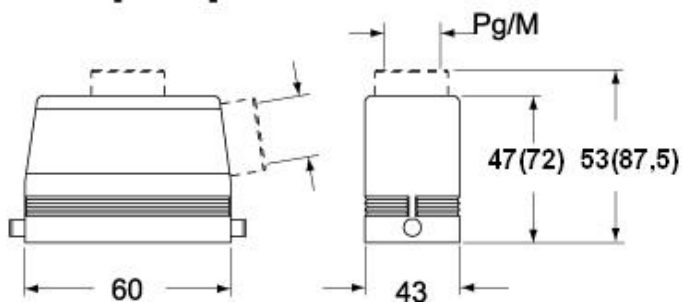

CHO L (CAO L) - MHO (MAO/MFO/MFV L) MHV L [MAV L]