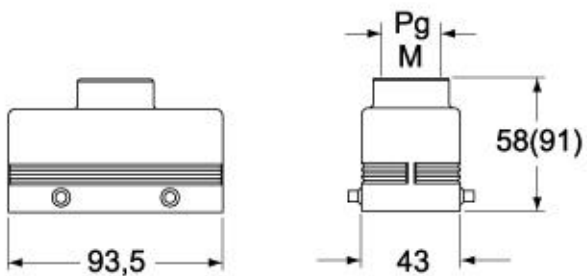

CHVR (CAVR) - MHVR (MAVR)