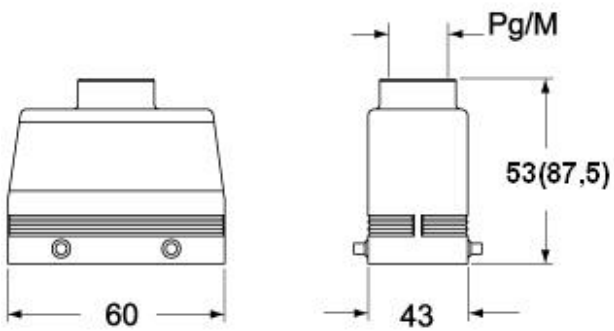

Part number

CAVR 06 L21

Catalogue drawings

CHOW (CAOW) - MHOW (MAOW)

CAVW - MAVW

CZCR LG

Notes