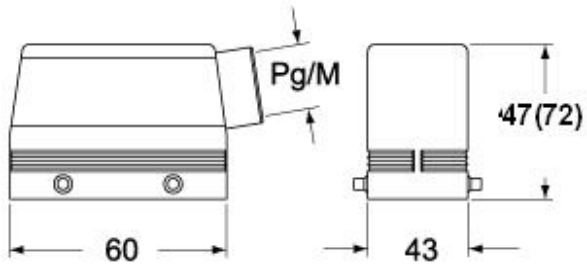

Part number

CAVR 06 L21

Catalogue drawings

CHOW (CAOW) - MHOW (MAOW)