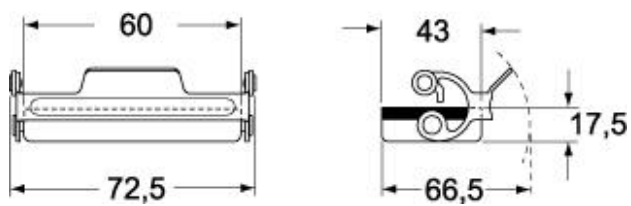

Technical data

IP degree of protection IP65

Further technical details

Weight	167,00 g
Operating temperature range (min, max)	-40°C ... +180°C

Material properties

RoHs conformity	Compliant with exemption 6(c): copper alloy containing up to 4% lead by weight
China RoHs - EFUP	50
REACH SVHC substances	Yes Lead
SCIP number	15deaf78-e939-4401-a0b0-e2228ca32a03

Part number

CAVR 06 L21

Catalogue drawings

CHOW (CAOW) - MHOW (MAOW)

CAVW - MAVW

CZCR LG

Notes