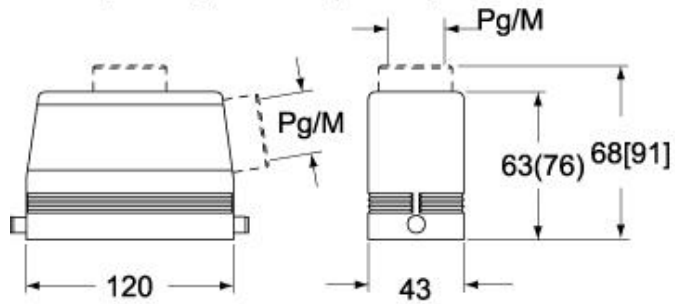

Part number

CAV 24 L21

Catalogue drawings

**CHO L (CAO L) - MHO L [MAO L]
CHV L [CAV L] - MHV L (MAV L)**