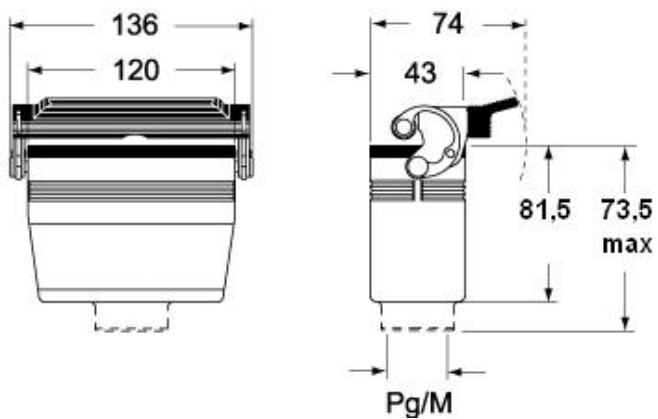

Part number

CAV 24 L21

Hood, C-TYPE series, with 2 pegs, Pg21 top cable entry, size "104.27", high construction

Product description		Material properties	
Product type	Hood	Colour	RAL 7040 grey
Series	C-TYPE	RoHs conformity	Compliant
Closing type	With 2 pegs	China RoHs - EFUP	E
Size	Size 104.27	REACH SVHC substances	No
Cable entry	Top cable entry Pg21	Approvals / Standards	
Specification	High construction	Certifications	DNV, BV
Technical data		UL	ECBT2
IP degree of protection	IP65 / IP66 / IP69	cUL	ECBT8
Further technical details		General ordering information	
Weight	240,00 g	EAN13 code	8015747009959
Operating temperature range (min, max)	-40°C...+125°C	Packaging Information	
		Packaging length	245,00 mm
		Packaging height	165,00 mm
		Packaging width	215,00 mm
		Packaging weight	2,58 kg
		Packaging volume	8,69 dm ³
		Packaging description	Carton box
		Packaging quantity	10 Pcs
		Packaging EAN code	8015747226134
		Sub-packaging weight	1,29 kg
		Sub-packaging description	Plastic packaging
		Sub-packaging quantity	5 Pcs
		Sub-packaging EAN barcode	8015747009966

Part number

CAV 24 L21

Catalogue drawings

**CHO L (CAO L) - MHO L [MAO L]
CHV L [CAV L] - MHV L (MAV L)**

CHV LG (CAV LG), MHV LG (MAV LG) [MFV LG]

Notes