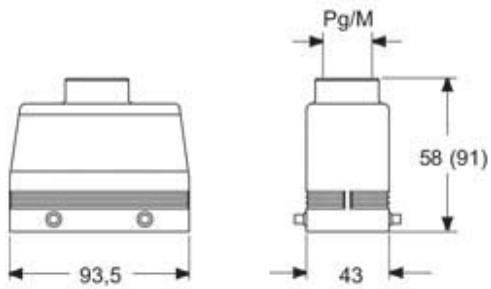

Part number

CAV 16.29

Catalogue drawings

Notes