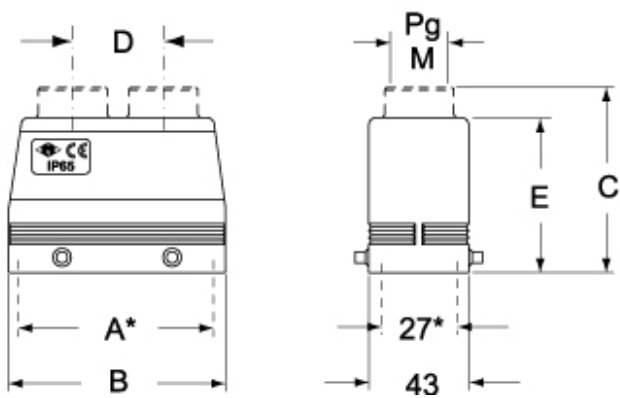

Technical data

IP degree of protection IP65 / IP66 / IP69

Further technical details

Weight	278,00 g
Operating temperature range (min, max)	-40°C...+125°C

Material properties

Colour	RAL 7040 grey
RoHs conformity	Compliant with exemption 6(c): copper alloy containing up to 4% lead by weight
China RoHs - EFUP	50
REACH SVHC substances	Yes Lead
SCIP number	15deaf78-e939-4401-a0b0-e2228ca32a03

Approvals / Standards

Certifications	DNV, BV
UL	ECBT2
cUL	ECBT8

General ordering information

EAN13 code 8015747009812

Packaging Information

Packaging length	245,00 mm
Packaging height	165,00 mm
Packaging width	215,00 mm
Packaging weight	2,99 kg
Packaging volume	8,69 dm ³
Packaging description	Carton box
Packaging quantity	10 Pcs
Packaging EAN code	8015747226073
Sub-packaging weight	1,50 kg
Sub-packaging description	Plastic packaging
Sub-packaging quantity	5 Pcs
Sub-packaging EAN barcode	8015747048200

Part number

CAV 16.221

Catalogue drawings

CZAV L2 - (MZAV L2) - [MZFV L2]

CAV - MAV - MFV

Notes