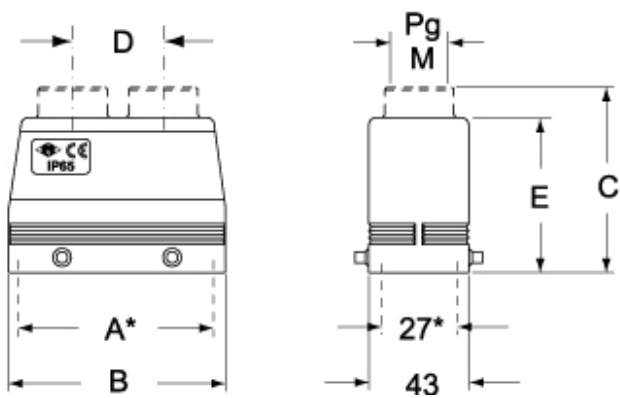

Technical data

IP degree of protection IP65 / IP66 / IP69

Further technical details

Weight	270,00 g
Operating temperature range (min, max)	-40°C...+125°C

Material properties

Colour	RAL 7040 grey
RoHs conformity	Compliant with exemption 6(c): copper alloy containing up to 4% lead by weight
China RoHs - EFUP	50
REACH SVHC substances	Yes Lead
SCIP number	15deaf78-e939-4401-a0b0-e2228ca32a03

Approvals / Standards

Certifications	DNV, BV
UL	ECBT2
cUL	ECBT8

General ordering information

EAN13 code 8015747009775

Packaging Information

Packaging length	245,00 mm
Packaging height	165,00 mm
Packaging width	215,00 mm
Packaging weight	2,75 kg
Packaging volume	8,69 dm ³
Packaging description	Carton box
Packaging quantity	10 Pcs
Packaging EAN code	8015747226066
Sub-packaging weight	1,38 kg
Sub-packaging description	Plastic packaging
Sub-packaging quantity	5 Pcs
Sub-packaging EAN barcode	8015747009782

Part number

CAV 16.216

Catalogue drawings

CZAV L2 - (MZAV L2) - [MZFV L2]

CAV - MAV - MFV

Notes