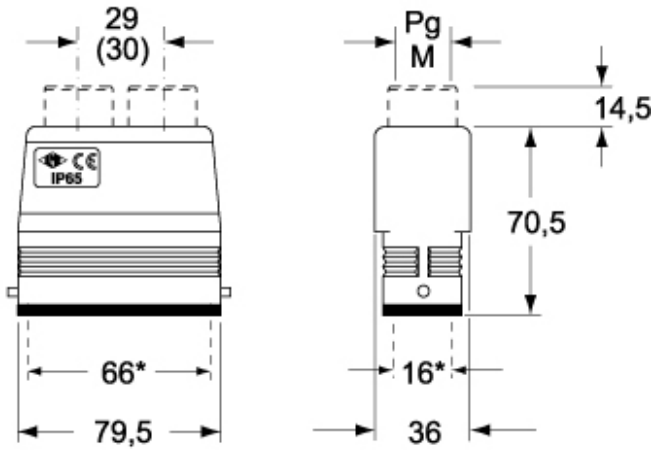

Part number

CAV 16.216

Catalogue drawings

CZAV L2 - (MZAV L2) - [MZFV L2]