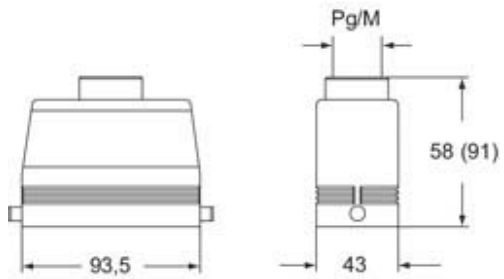

Part number

CAV 16 L29

Catalogue drawings

Notes