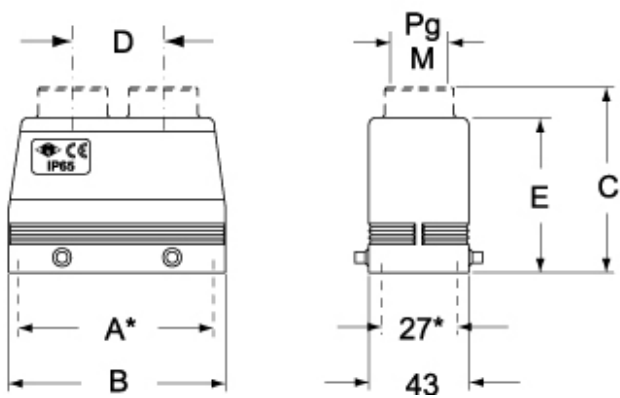

Part number

CAV 10.213

Hood, C-TYPE series, with 4 pegs, Pg13.5 x 2 double top cable entry, size "57.27", high construction

Product description	
Product type	Hood
Series	C-TYPE
Closing type	With 4 pegs
Size	Size 57.27
Cable entry	Double top cable entry with adapter Pg13.5 x 2
Specification	High construction
Technical data	
IP degree of protection	IP65 / IP66 / IP69
Further technical details	
Weight	185,50 g
Operating temperature range (min, max)	-40°C...+125°C

Material properties	
Colour	RAL 7040 grey
RoHs conformity	Compliant with exemption 6(c): copper alloy containing up to 4% lead by weight
China RoHs - EFUP	50
REACH SVHC substances	Yes Lead
SCIP number	15deaf78-e939-4401-a0b0-e2228ca32a03
Approvals / Standards	
Certifications	DNV, BV
UL	ECBT2
cUL	ECBT8
General ordering information	
EAN13 code	8015747009409
Packaging Information	
Packaging length	220,00 mm
Packaging height	130,00 mm
Packaging width	240,00 mm
Packaging weight	2,09 kg
Packaging volume	6,86 dm ³
Packaging description	Carton box
Packaging quantity	10 Pcs
Packaging EAN code	8015747192019
Sub-packaging weight	1,05 kg
Sub-packaging description	Plastic packaging
Sub-packaging quantity	5 Pcs
Sub-packaging EAN barcode	8015747009416

Part number

CAV 10.213

Catalogue drawings

CZAV L2 - (MZAV L2) - [MZFV L2]

CAV - MAV - MFV

Notes