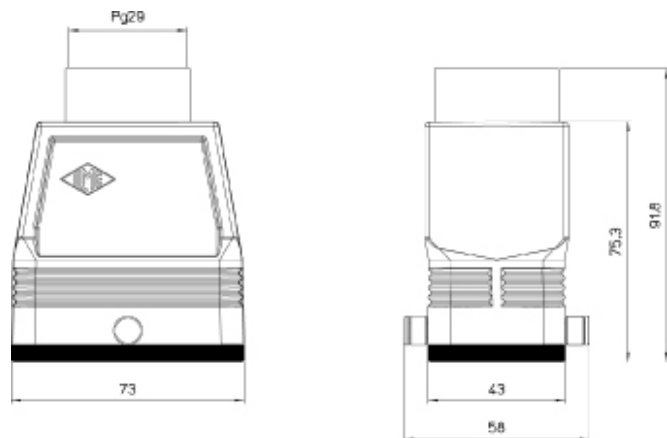

Part number

CAV 10 GYC29

Catalogue drawings

Notes