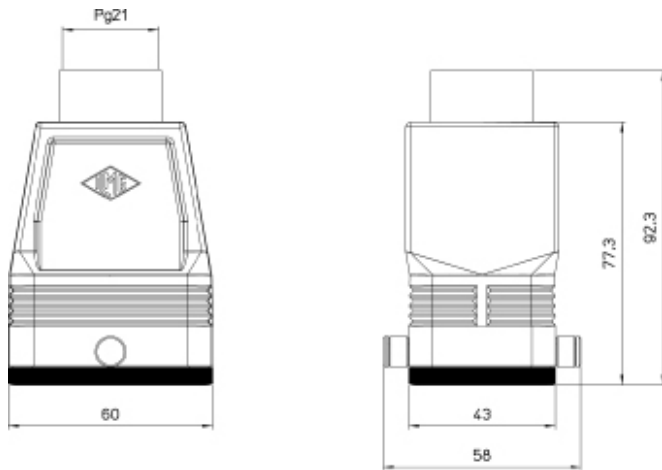

Part number

CAV 06 GYC21

Catalogue drawings

Notes