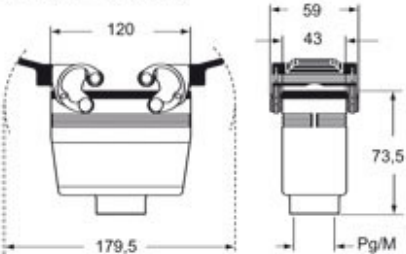

Part number

CAOW 24.29

Hood, W-TYPE series, with 4 pegs, Pg29 side cable entry, size "104.27", high construction

Product description

Product type	Hood
Series	W-TYPE
Closing type	With 4 pegs
Size	Size 104.27
Cable entry	Side cable entry Pg29
Specification	High construction

Technical data

IP degree of protection	IP65 / IP66 / IP69
--------------------------------	--------------------

Further technical details

Weight	682,00 g
Operating temperature range (min, max)	-40°C...+125°C

General ordering information

EAN13 code	8015747007337
-------------------	---------------

Packaging Information

Packaging length	285,00 mm
Packaging height	170,00 mm
Packaging width	190,00 mm
Packaging weight	6,82 kg
Packaging volume	9,21 dm ³
Packaging description	Carton box
Packaging quantity	10 Pcs
Packaging EAN code	8015747228138
Sub-packaging weight	3,41 kg
Sub-packaging description	Plastic packaging
Sub-packaging quantity	5 Pcs
Sub-packaging EAN barcode	8015747229326

Part number

CAOW 24.29

Catalogue drawings

CHOW (CAOW) MHOW (MAOW)

CHVW (CAVW) MHVW (MAVW)

CHCW G

CHVW G MHVW G

Notes