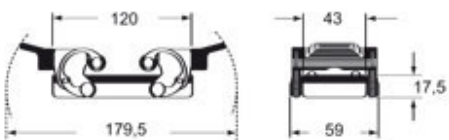

Part number

CAOW 24.29

Hood, W-TYPE series, with 4 pegs, Pg29 side cable entry, size "104.27", high construction

Product description

Product type	Hood
Series	W-TYPE
Closing type	With 4 pegs
Size	Size 104.27
Cable entry	Side cable entry Pg29
Specification	High construction

Technical data

IP degree of protection	IP65 / IP66 / IP69
--------------------------------	--------------------

Further technical details

Weight	682,00 g
Operating temperature range (min, max)	-40°C...+125°C

General ordering information

EAN13 code	8015747007337
-------------------	---------------

Packaging Information

Packaging length	285,00 mm
Packaging height	170,00 mm
Packaging width	190,00 mm
Packaging weight	6,82 kg
Packaging volume	9,21 dm ³
Packaging description	Carton box
Packaging quantity	10 Pcs
Packaging EAN code	8015747228138
Sub-packaging weight	3,41 kg
Sub-packaging description	Plastic packaging
Sub-packaging quantity	5 Pcs
Sub-packaging EAN barcode	8015747229326

Part number

CAOW 24.29

Catalogue drawings

CHOW (CAOW) MHOW (MAOW)

CHVW (CAVW) MHVW (MAVW)

CHCW G

CHVW G MHVW G

Notes