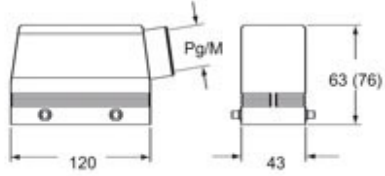

Catalogue drawings

CHOW (CAOW) MHOW (MAOW)