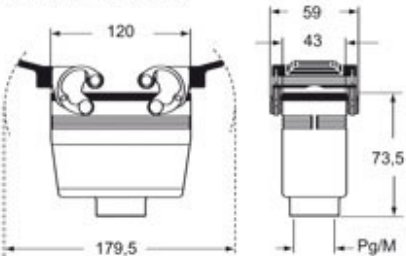

Part number

CAOW 24.29

Hood, W-TYPE series, with 4 pegs, Pg29 side cable entry, size "104.27", high construction

Product description

Product type	Hood
Series	W-TYPE
Closing type	With 4 pegs
Size	Size 104.27
Cable entry	Side cable entry Pg29
Specification	High construction

Technical data

IP degree of protection	IP65 / IP66 / IP69
--------------------------------	--------------------

Further technical details

Weight	682,00 g
Operating temperature range (min, max)	-40°C...+125°C

General ordering information

EAN13 code	8015747007337
-------------------	---------------

Packaging Information

Packaging length	285,00 mm
Packaging height	170,00 mm
Packaging width	190,00 mm
Packaging weight	6,82 kg
Packaging volume	9,21 dm ³
Packaging description	Carton box
Packaging quantity	10 Pcs
Packaging EAN code	8015747228138
Sub-packaging weight	3,41 kg
Sub-packaging description	Plastic packaging
Sub-packaging quantity	5 Pcs
Sub-packaging EAN barcode	8015747229326

Part number

CAOW 24.29

Catalogue drawings

CHOW (CAOW) MHOW (MAOW)

CHVW (CAVW) MHVW (MAVW)

CHCW G

CHVW G MHVW G

Notes