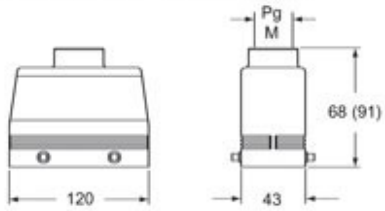

CHVW (CAVW) MHVW (MAVW)