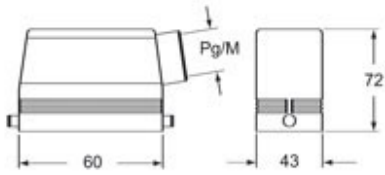

Catalogue drawings

CAOW L MAOW L