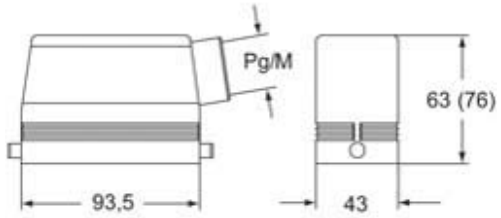

Part number

CAO 16 L21

Catalogue drawings

Notes