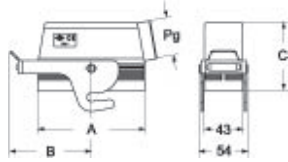

Catalogue drawings

CAO.YX - MAO.YX