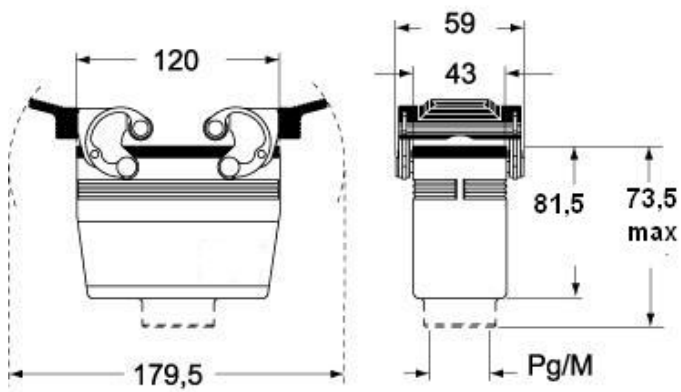

Part number

CAF 24.21

Hood, C-TYPE series, with 4 pegs, Pg21 frontal cable entry, size "104.27", high construction

Product description		Material properties	
Product type	Hood	Colour	RAL 7040 grey
Series	C-TYPE		Compliant with exemption 6(c): copper alloy containing up to 4% lead by weight
Closing type	With 4 pegs	RoHs conformity	
Size	Size 104.27	China RoHs - EFUP	50
Cable entry	Frontal cable entry with adapter Pg21	REACH SVHC substances	Yes Lead
Specification	High construction	SCIP number	15deaf78-e939-4401-a0b0-e2228ca32a03
Technical data		Approvals / Standards	
IP degree of protection	IP65 / IP66 / IP69	Certifications	DNV, BV
Further technical details		UL	ECBT2
Weight	276,00 g	cUL	ECBT8
Operating temperature range (min, max)	-40°C...+125°C	General ordering information	
		EAN13 code	8015747005968
		Packaging Information	
		Sub-packaging weight	1,38 kg
		Sub-packaging description	Plastic packaging
		Sub-packaging quantity	5 Pcs
		Sub-packaging EAN barcode	8015747005975

Part number

CAF 24.21

Catalogue drawings

**CHO [CAO] CHV (CAV) - MHO [MAO]
MHV (MAV)**

CHV G (CAV G) - MHV G (MAV G) - [MFV G]

Notes