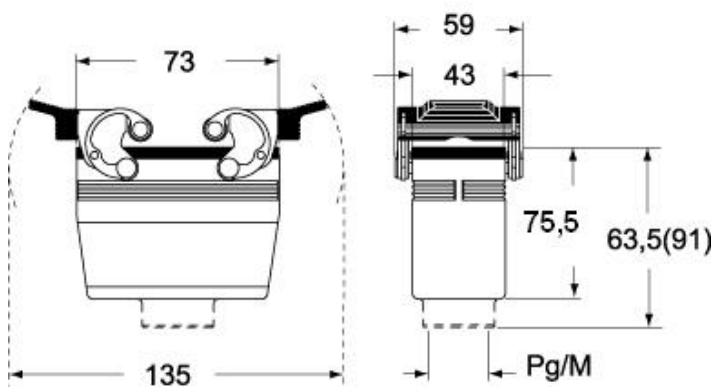

Technical data

IP degree of protection	IP65 / IP66 / IP69
--------------------------------	--------------------

Further technical details

Weight	198,00 g
Operating temperature range (min, max)	-40°C...+125°C

General ordering information

EAN13 code	8015747005876
-------------------	---------------

Packaging Information

Sub-packaging weight	0,99 kg
Sub-packaging description	Plastic packaging
Sub-packaging quantity	5 Pcs
Sub-packaging EAN barcode	8015747005883

Part number

CAF 10

Catalogue drawings

**CHO [CAO] CHV (CAV) - MHO [MAO]
MHV (MAV)**

CAF - MAF/MFF

CHV G (CAV G) - MHV G (MAV G) - [MFV G]

Notes