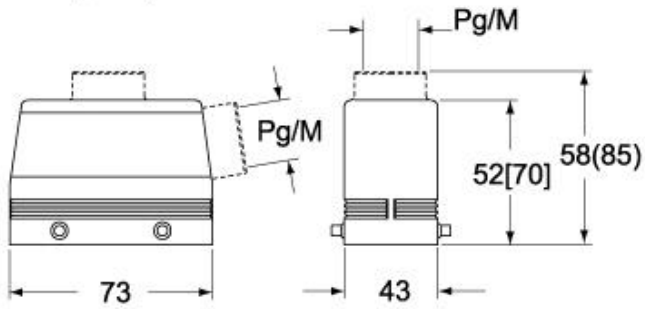

Part number

CAF 10

Catalogue drawings

**CHO [CAO] CHV (CAV) - MHO [MAO]
MHV (MAV)**