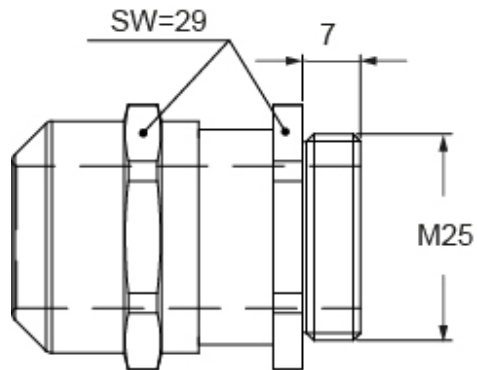

Part number

AW M25PJ

Catalogue drawings

Notes