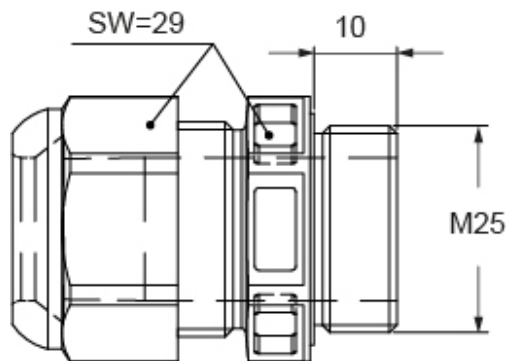

Part number

AW M25IJ

Catalogue drawings

Notes