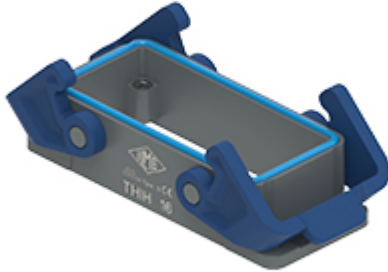

Part number  
**THIC 16**

Bulkhead mounting housing, T-TYPE/C series,  
 with 2 levers, size "77.27"

**Product description**

<b>Product type</b>	Bulkhead mounting housing
<b>Series</b>	T-TYPE/C
<b>Closing type</b>	With 2 levers
<b>Size</b>	Size 77.27
<b>Cable entry</b>	Without cable entry

**Material properties**

<b>Main material</b>	Polypropylene (PP)
<b>Other materials</b>	Lever: Polypropylene (PP) Gasket: Silicone rubber
<b>Colour</b>	RAL 7012 grey, RAL 5005 blue
<b>RoHs conformity</b>	Compliant
<b>China RoHs - EFUP</b>	E
<b>REACH SVHC substances</b>	No