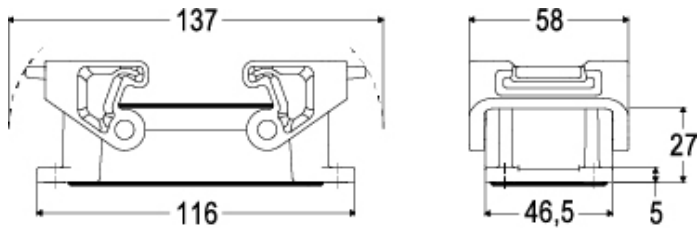

Part number

THIC 16

Catalogue drawings