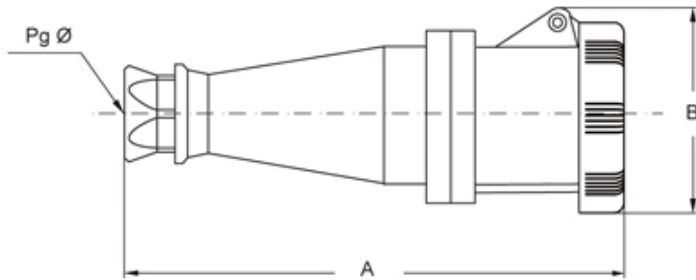

Part number

PHW 6364 PV

Catalogue drawings

(63 / 125A) PHW ... PV

PHW...PV		A	B	Pg ø
63A	2P+⊕	277	108,5	36
	3P+⊕	277	108,5	36
	3P+N+⊕	277	108,5	36
125A	2P+⊕	324	120,5	2"gas
	3P+⊕	324	120,5	2"gas
	3P+N+⊕	324	120,5	2"gas