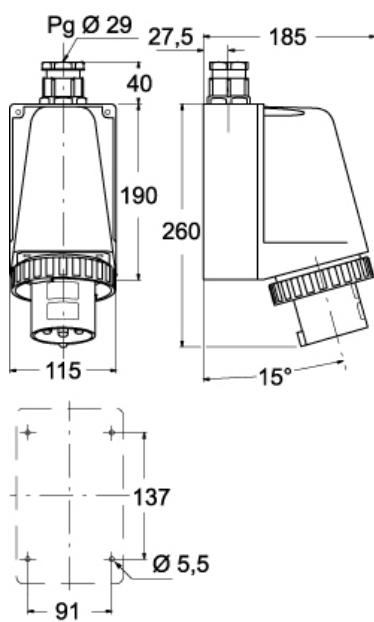

Part number

PEW 6383 SM

Wall-mounting plug, PLUSO series, 2 poles + PE, 8 h (white), 63 A, > 250 V

Product description

| | |
|-----------------------|---|
| Product type | Plug Wall-mounting |
| Series | PEW...SM, PLUSO |
| N. of poles | 2 poles +  |
| Clock position | 8 |

Technical data

| | |
|--------------------------------|---------|
| Current | 63 A |
| Voltage | > 250 V |
| IP degree of protection | IP67 |

Further technical details

| | |
|---|-----------------|
| Operating temperature range (min, max) | -25°C ... +40°C |
|---|-----------------|

General ordering information

| | |
|-------------------|---------------|
| EAN13 code | 8015747158503 |
|-------------------|---------------|

Part number

PEW 6383 SM

Catalogue drawings

(63A) PEW ... SM

(125A) PEW ... SM