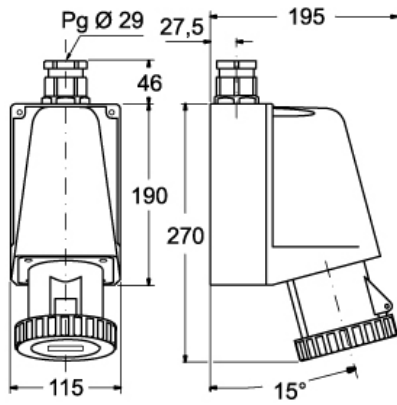

Part number

PEW 6375 PP

Catalogue drawings

(63A) PEW ... PP