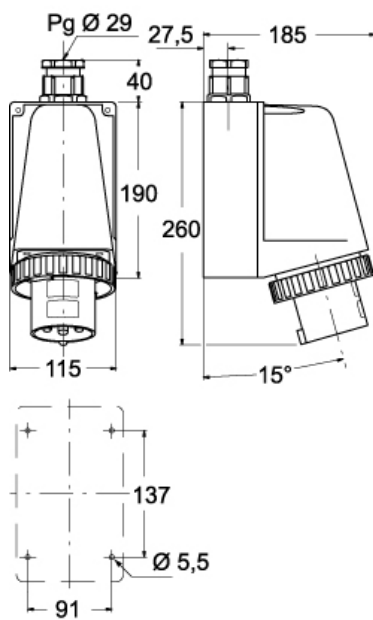

Part number

PEW 6374 SM

Wall-mounting plug, PLUSO series, 3 poles + PE, 7 h (black), 63 A, 480 ÷ 500 V

Product description		Material properties	
Product type	Plug Wall-mounting	Colour	RAL 7035 grey, RAL 9005 black
Series	PEW...SM, PLUSO	RoHs conformity	Compliant with exemption 6(c): copper alloy containing up to 4% lead by weight
N. of poles	3 poles + 	China RoHs - EFUP	50
Clock position	7	REACH SVHC substances	Yes Lead
Technical data		SCIP number	Ca7de37f-add8-4b77-9861-279c94903ade
Current	63 A	Approvals / Standards	
Voltage	480 ÷ 500 V	Reference standard	EN 60309-1 and -2
IP degree of protection	IP67	General ordering information	
Further technical details		EAN13 code	8015747077873
Weight	1.240,00 g	Packaging Information	
Operating temperature range (min, max)	-25°C ... +40°C	Packaging length	210,00 mm
		Packaging height	135,00 mm
		Packaging width	280,00 mm
		Packaging weight	1,46 kg
		Packaging volume	7,94 dm ³
		Packaging description	Carton box
		Packaging quantity	1 Pcs
		Packaging EAN code	8015747077880

Part number

PEW 6374 SM

Catalogue drawings

(63A) PEW ... SM

(125A) PEW ... SM