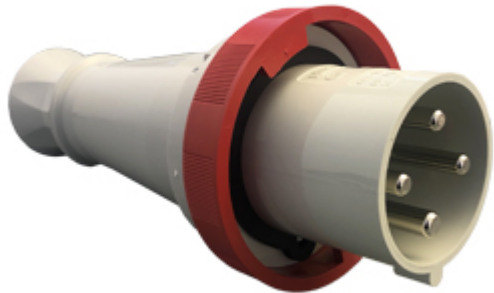

Part number

PEW 6364 SV

Mobile plug, PLUSO series, 3 poles + PE, 6 h (red), 63 A, 380 ÷ 415 V, straight

Product description		Material properties	
Product type	Plug Mobile	Colour	RAL 7035 grey, RAL 3000 red
Series	PEW...SV, PLUSO	RoHs conformity	Compliant with exemption 6(c): copper alloy containing up to 4% lead by weight
N. of poles	3 poles + 	China RoHs - EFUP	50
Clock position	6	REACH SVHC substances	Yes Lead
Specification	Straight	SCIP number	Ca7de37f-add8-4b77-9861-279c94903ade
Technical data		Approvals / Standards	
Current	63 A	Reference standard	EN 60309-1 and -2
Voltage	380 ÷ 415 V	General ordering information	
IP degree of protection	IP67	EAN13 code	8015747077569
Further technical details		Packaging Information	
Weight	758,00 g	Packaging length	300,00 mm
Operating temperature range (min, max)	-25°C ... +40°C	Packaging height	130,00 mm
		Packaging width	200,00 mm
		Packaging weight	1,60 kg
		Packaging volume	7,80 dm ³
		Packaging description	Carton box
		Packaging quantity	2 Pcs
		Packaging EAN code	8015747077576

Part number

PEW 6364 SV

Catalogue drawings

(63 / 125A) PEW ... SV

PEW ... SV	A	B	Pg Ø
63A 2P+⊕	264,5	112	36
3P+⊕	264,5	112	36
3P+N+⊕	264,5	112	36
125A 2P+⊕	310	130	2" gas
3P+⊕	310	130	2" gas
3P+N+⊕	310	130	2" gas