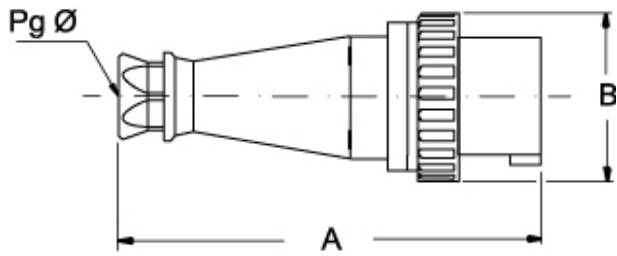

Part number

PEW 6364 SV

Mobile plug, PLUSO series, 3 poles + PE, 6 h (red), 63 A, 380 ÷ 415 V, straight

Product description		Material properties	
Product type	Plug Mobile	Colour	RAL 7035 grey, RAL 3000 red
Series	PEW...SV, PLUSO	RoHs conformity	Compliant with exemption 6(c): copper alloy containing up to 4% lead by weight
N. of poles	3 poles + 	China RoHs - EFUP	50
Clock position	6	REACH SVHC substances	Yes Lead
Specification	Straight	SCIP number	Ca7de37f-add8-4b77-9861-279c94903ade
Technical data		Approvals / Standards	
Current	63 A	Reference standard	EN 60309-1 and -2
Voltage	380 ÷ 415 V	General ordering information	
IP degree of protection	IP67	EAN13 code	8015747077569
Further technical details		Packaging Information	
Weight	758,00 g	Packaging length	300,00 mm
Operating temperature range (min, max)	-25°C ... +40°C	Packaging height	130,00 mm
		Packaging width	200,00 mm
		Packaging weight	1,60 kg
		Packaging volume	7,80 dm ³
		Packaging description	Carton box
		Packaging quantity	2 Pcs
		Packaging EAN code	8015747077576

Part number

PEW 6364 SV

Catalogue drawings

(63 / 125A) PEW ... SV

PEW ... SV	A	B	Pg Ø
63A 2P+⊕	264,5	112	36
3P+⊕	264,5	112	36
3P+N+⊕	264,5	112	36
125A 2P+⊕	310	130	2" gas
3P+⊕	310	130	2" gas
3P+N+⊕	310	130	2" gas