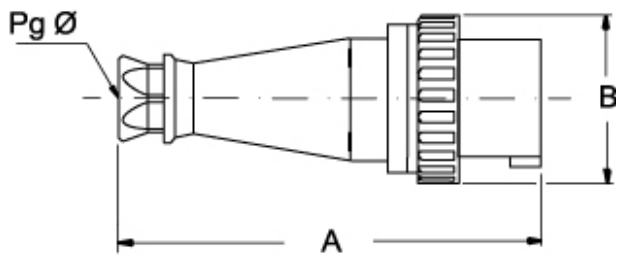

Part number

PEW 6355 SV

Mobile plug, PLUSO series, 3 poles + N + PE, 5 h (black), 63 A, 347/600 ÷ 400/690 V, straight

Product description		Material properties	
Product type	Plug Mobile	Colour	RAL 7035 grey, RAL 9005 black
Series	PEW...SV, PLUSO	RoHs conformity	Compliant with exemption 6(c): copper alloy containing up to 4% lead by weight
N. of poles	3 poles + N + 	China RoHs - EFUP	50
Clock position	5	REACH SVHC substances	Yes Lead
Specification	Straight	SCIP number	Ca7de37f-add8-4b77-9861-279c94903ade
Technical data		Approvals / Standards	
Current	63 A	Reference standard	EN 60309-1 and -2
Voltage	347/600 ÷ 400/690 V	General ordering information	
IP degree of protection	IP67	EAN13 code	8015747077286
Further technical details		Packaging Information	
Weight	768,00 g	Packaging weight	1,73 kg
Operating temperature range (min, max)	-25°C ... +40°C	Packaging volume	6,61 dm ³
		Packaging description	Carton box
		Packaging quantity	2 Pcs
		Packaging EAN code	8015747077293

Part number

PEW 6355 SV

Catalogue drawings

(63 / 125A) PEW ... SV

PEW ... SV	A	B	Pg Ø
63A 2P+⊕	264,5	112	36
3P+⊕	264,5	112	36
3P+N+⊕	264,5	112	36
125A 2P+⊕	310	130	2" gas
3P+⊕	310	130	2" gas
3P+N+⊕	310	130	2" gas