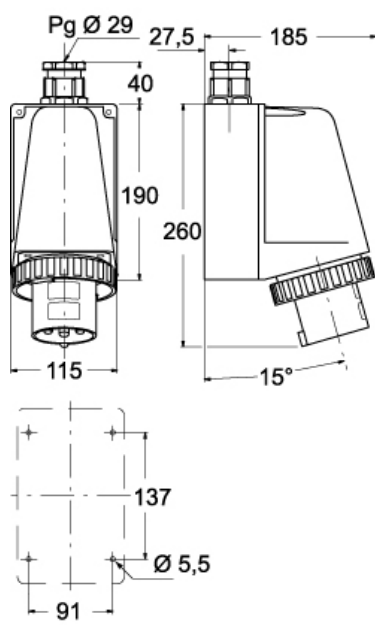

Part number

PEW 6355 SM

Wall-mounting plug, PLUSO series, 3 poles + N + PE, 5 h (black), 63 A, 347/600 ÷ 400/690 V

Product description

Product type	Plug Wall-mounting
Series	PEW...SM, PLUSO
N. of poles	3 poles + N + 
Clock position	5

Technical data

Current	63 A
Voltage	347/600 ÷ 400/690 V
IP degree of protection	IP67

Further technical details

Operating temperature range (min, max)	-25°C ... +40°C
---	-----------------

Material properties

Colour	RAL 7035 grey, RAL 9005 black
---------------	-------------------------------

Approvals / Standards

Reference standard	EN 60309-1 and -2
---------------------------	-------------------

General ordering information

EAN13 code	8015747158374
-------------------	---------------

Part number

PEW 6355 SM

Catalogue drawings

(63A) PEW ... SM

(125A) PEW ... SM