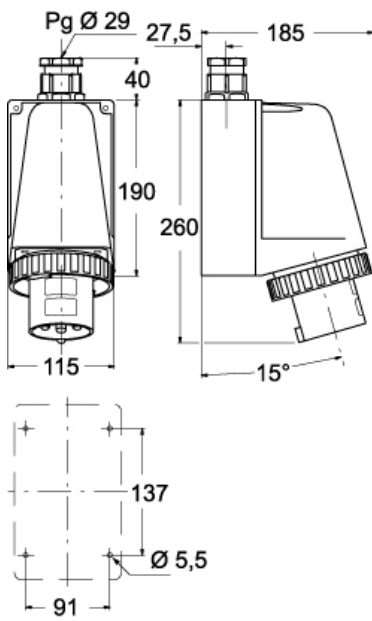

Part number

PEW 6354 SM

Wall-mounting plug, PLUSO series, 3 poles + PE, 5 h (black), 63 A, 600 ÷ 690 V

Product description

Product type	Plug Wall-mounting
Series	PEW...SM, PLUSO
N. of poles	3 poles + 
Clock position	5

Technical data

Current	63 A
Voltage	600 ÷ 690 V
IP degree of protection	IP67

Further technical details

Operating temperature range (min, max)	-25°C ... +40°C
---	-----------------

Material properties

Colour	RAL 7035 grey, RAL 9005 black
---------------	-------------------------------

PEW 6354 SM

Catalogue drawings

(63A) PEW ... SM

(125A) PEW ... SM