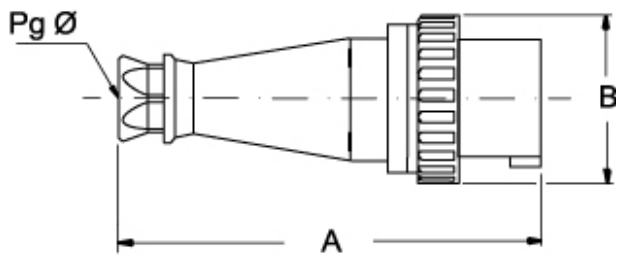

Part number

PEW 6343 SV

Mobile plug, PLUSO series, 2 poles + PE, 4 h (yellow), 63 A, 100 ÷ 130 V, straight

Product description		Material properties	
Product type	Plug Mobile	Colour	RAL 7035 grey, RAL 1021 yellow
Series	PEW...SV, PLUSO	RoHs conformity	Compliant with exemption 6(c): copper alloy containing up to 4% lead by weight
N. of poles	2 poles + 	China RoHs - EFUP	50
Clock position	4	REACH SVHC substances	Yes Lead
Specification	Straight	SCIP number	Ca7de37f-add8-4b77-9861-279c94903ade
Technical data		Approvals / Standards	
Current	63 A	Reference standard	EN 60309-1 and -2
Voltage	100 ÷ 130 V	General ordering information	
IP degree of protection	IP67	EAN13 code	8015747076890
Further technical details		Packaging Information	
Weight	655,00 g	Packaging weight	1,51 kg
Operating temperature range (min, max)	-25°C ... +40°C	Packaging volume	6,61 dm ³
		Packaging description	Carton box
		Packaging quantity	2 Pcs
		Packaging EAN code	8015747076906

Part number

PEW 6343 SV

Catalogue drawings

(63 / 125A) PEW ... SV

PEW ... SV	A	B	Pg Ø
63A 2P+⊕	264,5	112	36
3P+⊕	264,5	112	36
3P+N+⊕	264,5	112	36
125A 2P+⊕	310	130	2" gas
3P+⊕	310	130	2" gas
3P+N+⊕	310	130	2" gas