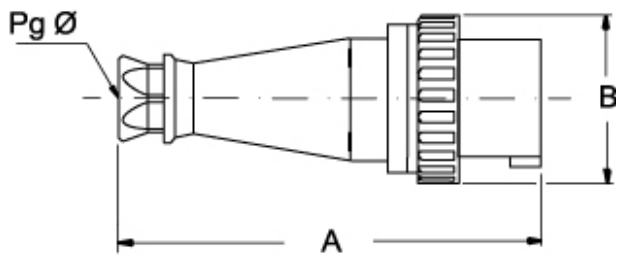

Technical data

Current	63 A
Voltage	> 50 ÷ 250 V
IP degree of protection	IP67

Further technical details

Weight	650,00 g
Operating temperature range (min, max)	-25°C ... +40°C

Material properties

Colour	RAL 7035 grey, RAL 9010 white
RoHs conformity	Compliant with exemption 6(c): copper alloy containing up to 4% lead by weight
China RoHs - EFUP	50
REACH SVHC substances	Yes Lead
SCIP number	Ca7de37f-add8-4b77-9861-279c94903ade

Packaging weight	1,52 kg
Packaging volume	6,61 dm ³
Packaging description	Carton box
Packaging quantity	2 Pcs
Packaging EAN code	8015747076760

Part number

PEW 6333 SV

Catalogue drawings

(63 / 125A) PEW ... SV