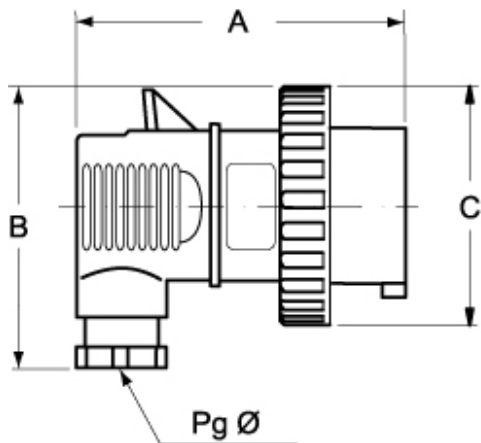

# PEW 1693 SA

Mobile plug, PLUSO series, 2 poles + PE, 9 h (red), 16 A, 380 ÷ 415 V, angled

Product description		Material properties	
<b>Product type</b>	Plug Mobile	<b>Colour</b>	RAL 7035 grey, RAL 3000 red
<b>Series</b>	PEW...SA, PLUSO	<b>RoHs conformity</b>	Compliant with exemption 6(c): copper alloy containing up to 4% lead by weight
<b>N. of poles</b>	2 poles + 	<b>China RoHs - EFUP</b>	50
<b>Clock position</b>	9	<b>REACH SVHC substances</b>	Yes Lead
<b>Specification</b>	Angled	<b>SCIP number</b>	Ca7de37f-add8-4b77-9861-279c94903ade
Technical data		Approvals / Standards	
<b>Current</b>	16 A	<b>Reference standard</b>	EN 60309-1 and -2
<b>Voltage</b>	380 ÷ 415 V	General ordering information	
<b>IP degree of protection</b>	IP67	<b>EAN13 code</b>	8015747073639
Further technical details		Packaging Information	
<b>Weight</b>	123,00 g	<b>Packaging length</b>	210,00 mm
<b>Operating temperature range (min, max)</b>	-25°C ... +40°C	<b>Packaging height</b>	135,00 mm
		<b>Packaging width</b>	280,00 mm
		<b>Packaging weight</b>	1,36 kg
		<b>Packaging volume</b>	7,94 dm <sup>3</sup>
		<b>Packaging description</b>	Carton box
		<b>Packaging quantity</b>	10 Pcs
		<b>Packaging EAN code</b>	8015747219877

Part number

# PEW 1693 SA

Catalogue drawings

(16 / 32A) PEW ... SA

PEW ... SA	A	B	C	Pg Ø	
<b>16A</b> 2P+⊕	100	77	59	13,5	
	3P+⊕	100	84	68	16
	3P+N+⊕	106	91	77	16
<b>32A</b> 2P+⊕	131	100	82	21	
	3P+⊕	131	100	82	21
	3P+N+⊕	131	107	93	21