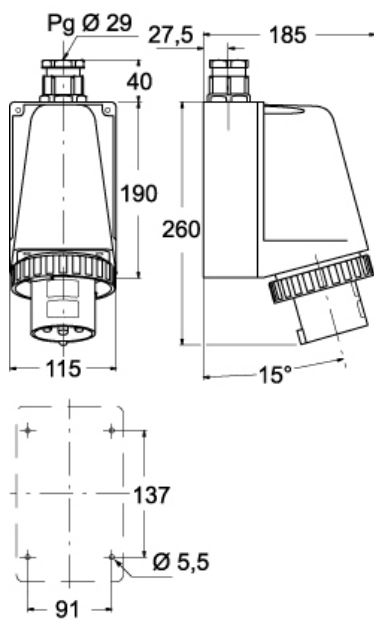

# PEW 12593 SM

Wall-mounting plug, PLUSO series, 2 poles + PE, 9 h (red), 125 A, 380 ÷ 415 V

#### General ordering information

<b>EAN13 code</b>	8015747156370
-------------------	---------------

Part number

# PEW 12593 SM

Catalogue drawings

(63A) PEW ... SM

(125A) PEW ... SM