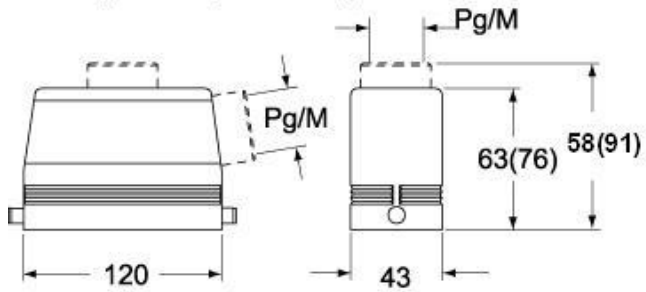

Part number

MMAO 16 L40

Catalogue drawings

**CMO L (CMAO L) - MMO L [MMAO L]
CMV L [CMAV L] - MMV L (MMAV L)**