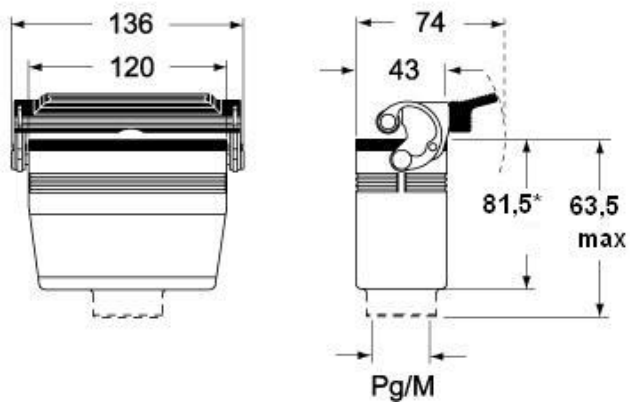

## Further technical details

|   |                |
|---|----------------|
| <b>Weight</b>                                 | 225,00 g       |
| <b>Operating temperature range (min, max)</b> | -40°C...+125°C |

# MMAO 16 L40

Catalogue drawings

**CMO L (CMAO L) - MMO L [MMAO L]  
CMV L [CMAV L] - MMV L (MMAV L)**

Catalogue drawings

**CMO L (CMAO L) - MMO L [MMAO L]  
CMV L [CMAV L] - MMV L (MMAV L)**

**CMV LG (CMAV LG) - MMV LG (MMAV LG)  
[MMFV LG]**