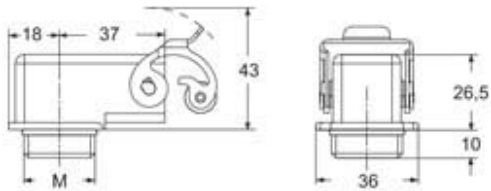

Part number

MKAXE IAF25

Catalogue drawings