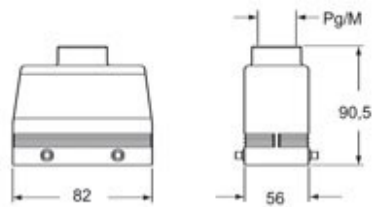

Part number

MHOW 50.25

Catalogue drawings

CHOW (CAOW) MHOW (MAOW)

CAWV MAVW

CHCW G