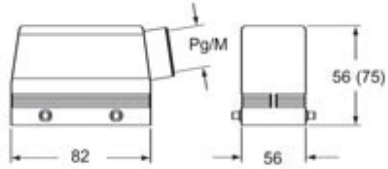

Part number

MHOW 50.25

Hood, W-TYPE series, with 4 pegs, M25 side cable entry, size "66.40"

Product description

Product type	Hood
Series	W-TYPE
Closing type	With 4 pegs
Size	Size "66.40"
Cable entry	Side cable entry M25

General ordering information

EAN13 code	8015747152693
eCl@ss 8.1	27440202
ETIM 7.0	EC000437

Part number

MHOW 50.25

Catalogue drawings

CHOW (CAOW) MHOW (MAOW)

CAWV MAVW

CHCW G