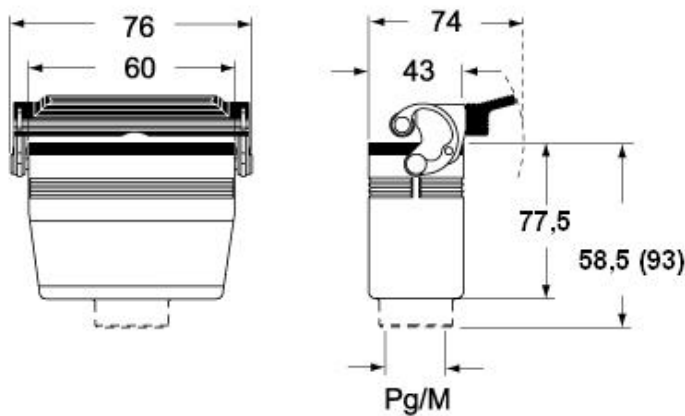

CHV LG (CAV LG), MHV LG (MAV LG) [MFV LG]