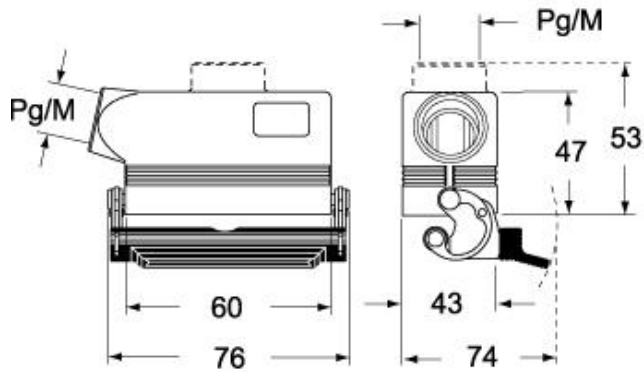

Part number

MHO 06 LX20

Catalogue drawings

CHO LX CHV LX - MHO LX MHV LX