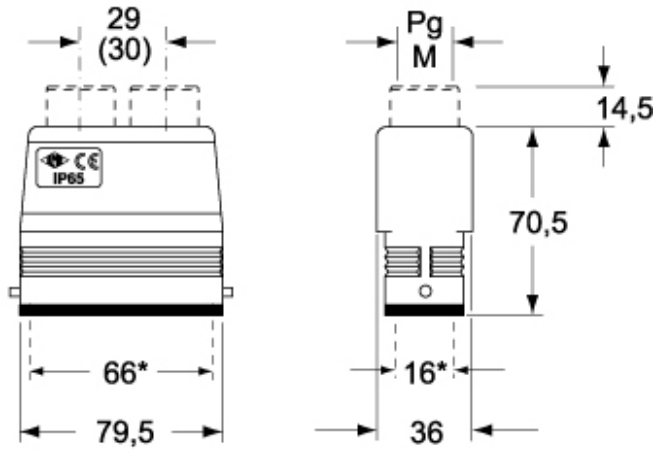

Part number

MFV 16.225

Catalogue drawings

CZAV L2 - (MZAV L2) - [MZFV L2]