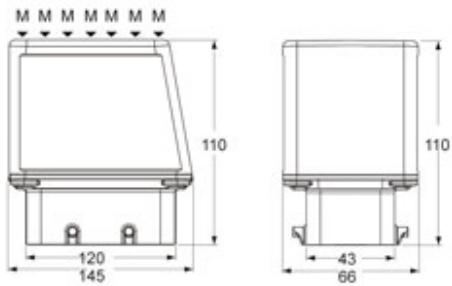

Part number

MBV 24.720

Catalogue drawings

MBV 24