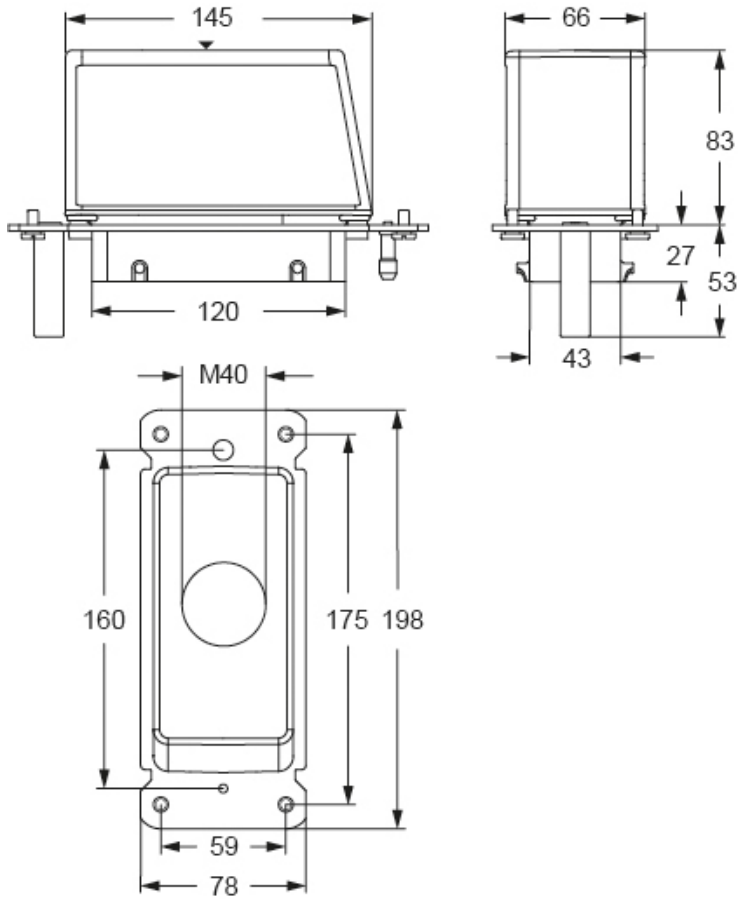

Part number

MBV 24.40D

Hood, BIG series, with 4 pegs, M40 top cable entry, size "104.27", with self-centering floating frame

Product description

Product type	Hood
Series	BIG
Closing type	With 4 pegs
Size	Size 104.27
Cable entry	Top cable entry M40
Specification	With self-centering floating frame

Technical data

IP degree of protection IP66 / IP67 / IP69

Further technical details

Weight	935,00 g
Operating temperature range (min, max)	-40°C...+125°C

Material properties

Other materials	Gasket: NBR
Colour	RAL 7040 grey
RoHs conformity	Compliant
China RoHs - EFUP	E
REACH SVHC substances	No

Approvals / Standards

Certifications	DNV, BV
-----------------------	---------

General ordering information

EAN13 code	8015747276375
eCl@ss 8.1	27440202
ETIM 7.0	EC000437

Packaging Information

Packaging length	225,00 mm
Packaging height	130,00 mm
Packaging width	150,00 mm
Packaging weight	2,04 kg
Packaging volume	4,39 dm ³
Packaging description	Carton box
Packaging quantity	2 Pcs
Packaging EAN code	8015747183420
Sub-packaging weight	1,02 kg
Sub-packaging description	Plastic packaging
Sub-packaging quantity	1 Pcs
Sub-packaging EAN barcode	8015747183437

Part number

MBV 24.40D

Catalogue drawings

Catalogue drawings