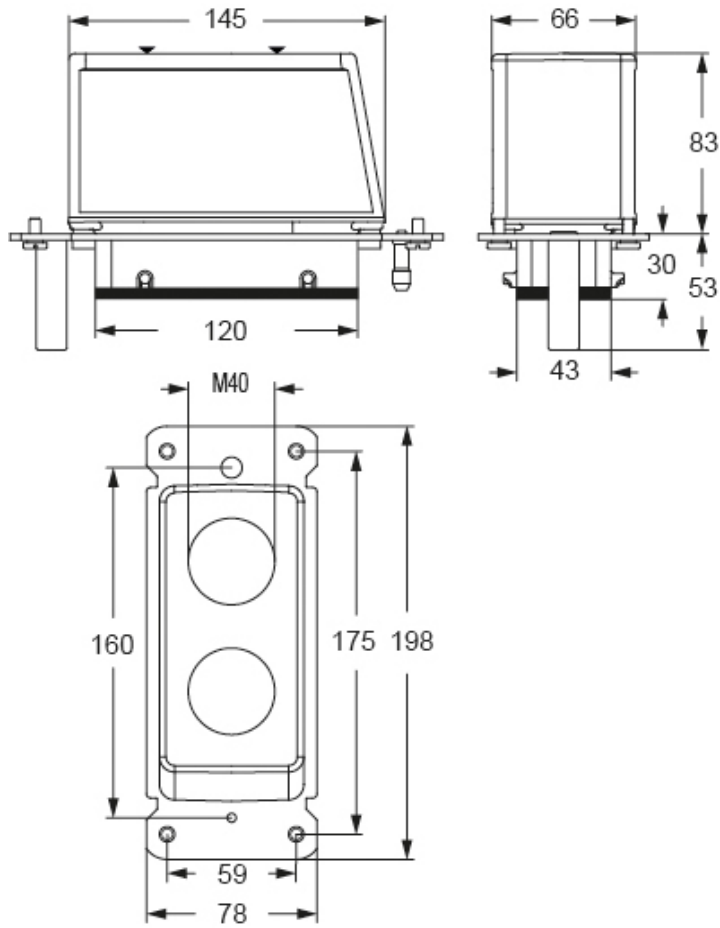

Part number

MBV 24.240DG

Hood, BIG series, with 4 pegs, M40 x 2 top cable entry, size "104.27", with self-centering floating frame and gasket

Product description

Product type	Hood
Series	BIG
Closing type	With 4 pegs
Size	Size 104.27
Cable entry	Top cable entry M40 x 2
Specification	With self-centering floating frame and gasket

Technical data

IP degree of protection IP66 / IP67 / IP69

Further technical details

Weight	944,50 g
Operating temperature range (min, max)	-40°C...+125°C

Material properties

Other materials	Gasket: NBR
Colour	RAL 7040 grey
RoHs conformity	Compliant
China RoHs - EFUP	E
REACH SVHC substances	No

Approvals / Standards

Certifications	DNV, BV
-----------------------	---------

General ordering information

EAN13 code	8015747268684
eCl@ss 8.1	27440202
ETIM 7.0	EC000437

Packaging Information

Packaging length	225,00 mm
Packaging height	130,00 mm
Packaging width	150,00 mm
Packaging weight	2,04 kg
Packaging volume	4,39 dm ³
Packaging description	Carton box
Packaging quantity	2 Pcs
Packaging EAN code	8015747268691
Sub-packaging weight	1,02 kg
Sub-packaging description	Plastic packaging
Sub-packaging quantity	1 Pcs
Sub-packaging EAN barcode	8015747268707

Part number

MBV 24.240DG

Catalogue drawings

Catalogue drawings