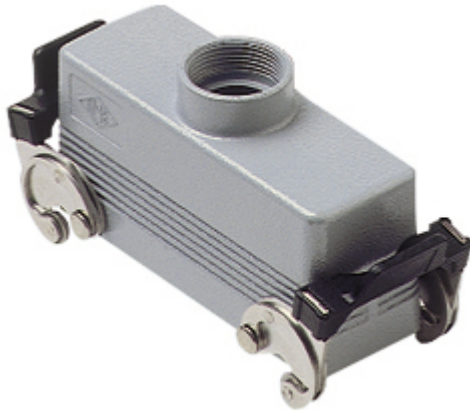

Part number

MAV 24 X40

Hood, C-TYPE series, with 2 levers, M40 top cable entry, size "104.27", high construction, without gasket

Product description	
Product type	Hood
Series	C-TYPE
Closing type	With 2 levers
Size	Size 104.27
Cable entry	Top cable entry M40
Specification	High construction, without gasket
Technical data	
IP degree of protection	IP65 / IP66 / IP69
Further technical details	
Weight	288,00 g
Operating temperature range (min, max)	-40°C...+125°C

Material properties	
Other materials	Lever: Stainless steel, polyamide (PA)
Colour	RAL 7040 grey
RoHs conformity	Compliant
China RoHs - EFUP	E
REACH SVHC substances	No
Approvals / Standards	
Certifications	DNV, BV
UL	ECBT2
cUL	ECBT8
General ordering information	
EAN13 code	8015747052801
eCl@ss 8.1	27440202
ETIM 7.0	EC000437
Packaging Information	
Sub-packaging weight	1,44 kg
Sub-packaging description	Plastic packaging
Sub-packaging quantity	5 Pcs
Sub-packaging EAN barcode	8015747052818