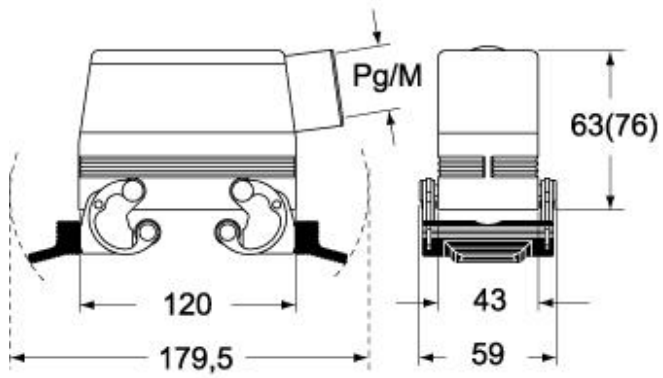

Part number

MAV 24 X40

Hood, C-TYPE series, with 2 levers, M40 top cable entry, size "104.27", high construction, without gasket

Product description	
Product type	Hood
Series	C-TYPE
Closing type	With 2 levers
Size	Size 104.27
Cable entry	Top cable entry M40
Specification	High construction, without gasket
Technical data	
IP degree of protection	IP65 / IP66 / IP69
Further technical details	
Weight	288,00 g
Operating temperature range (min, max)	-40°C...+125°C

Material properties	
Other materials	Lever: Stainless steel, polyamide (PA)
Colour	RAL 7040 grey
RoHs conformity	Compliant
China RoHs - EFUP	E
REACH SVHC substances	No
Approvals / Standards	
Certifications	DNV, BV
UL	ECBT2
cUL	ECBT8
General ordering information	
EAN13 code	8015747052801
eCl@ss 8.1	27440202
ETIM 7.0	EC000437
Packaging Information	
Sub-packaging weight	1,44 kg
Sub-packaging description	Plastic packaging
Sub-packaging quantity	5 Pcs
Sub-packaging EAN barcode	8015747052818

Part number

MAV 24 X40

Catalogue drawings

CHO X (CAO X) - MHO X (MAO X)

CHV X (CAV X) - MHV X (MAV X)